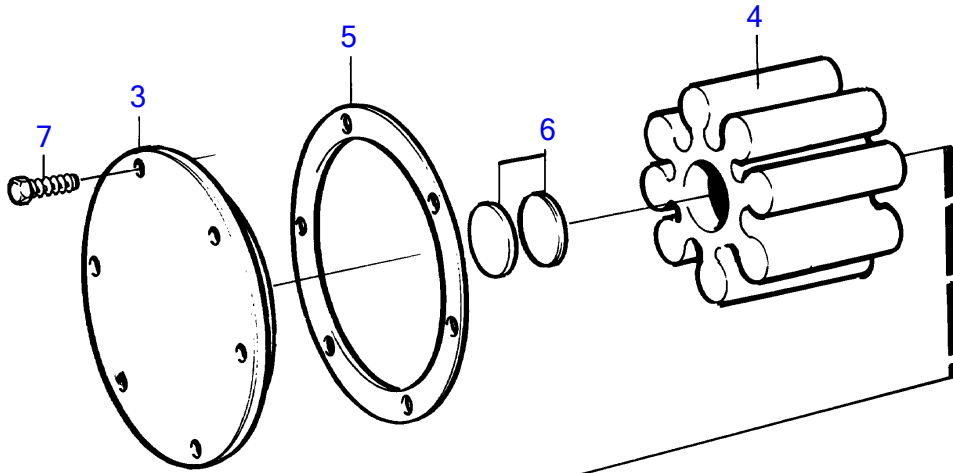

KAD42A, KAMD42A

1

10684

KAD42A, KAMD42A

REF	PART NO.	QTY	DESCRIPTION	NOTES
1	860629	1	Sea water pump	
2		1	• housing	
3	860751	1	• Cardboard tube	
4	875593	1	• Impeller kit	
5	808275	1	• • Gasket	
6	827019	2	• • Washer	
7	841693	6	• Screw	
8		1	• shaft	
9	827011	1	• Cam	
10	808285	1	• Screw	
11	827247	2	• Sealing ring	
12	960166	1	• O-ring	
13	11010	2	• Ball bearing	
14	914523	1	• Snap ring	
15	844580	1	• Support washer, support washer	
	876088	1	Repair kit	See group 10B