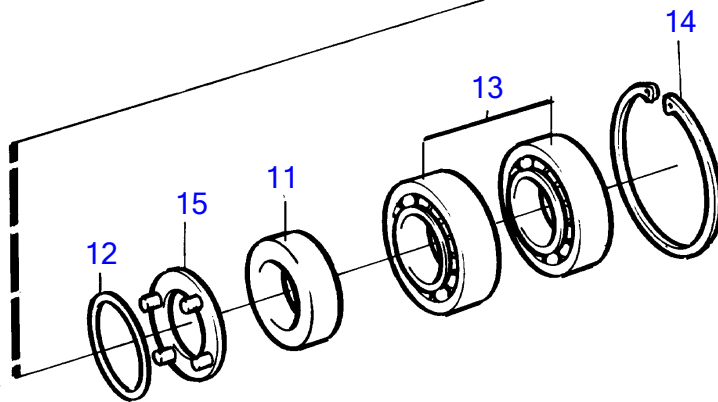

KAD42A, KAMD42A

1

10684

KAD42A, KAMD42A

REF	PART NO.	QTY	DESCRIPTION	NOTES
1	860629	1	Sea water pump	
2		1	• housing	
3	860751	1	• Cardboard tube	
4	875593	1	• Impeller kit	
5	808275	1	• • Gasket	
6	827019	2	• • Washer	
7	841693	6	• Screw	
8		1	• shaft	
9	827011	1	• Cam	
10	808285	1	• Screw	
11	827247	2	• Sealing ring	
12	960166	1	• O-ring	
13	11010	2	• Ball bearing	
14	914523	1	• Snap ring	
15	844580	1	• Support washer, support washer	
	876088	1	Repair kit	See group 10B