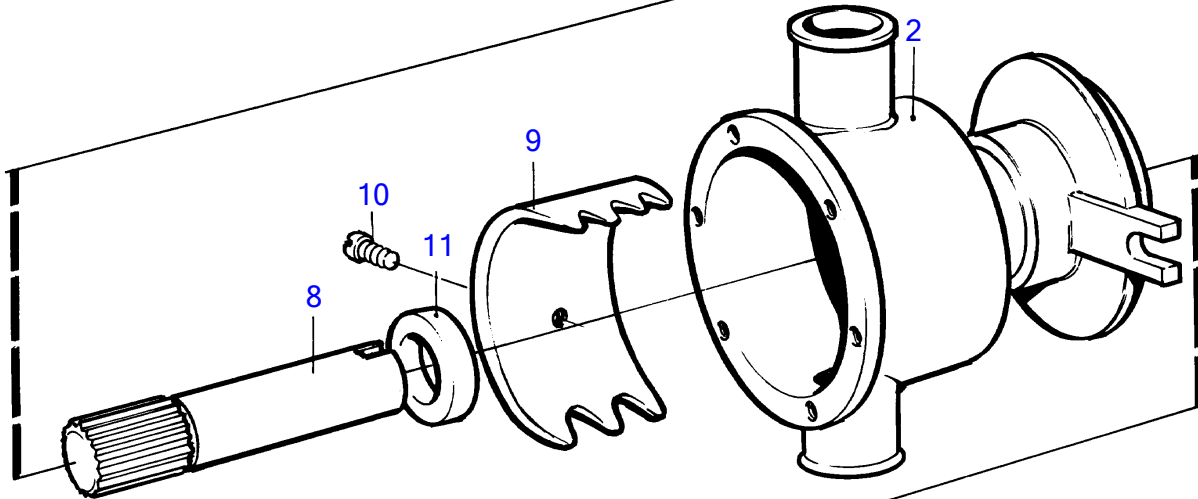

KAD42A, KAMD42A

1

10684

KAD42A, KAMD42A

REF	PART NO.	QTY	DESCRIPTION	NOTES
1	860629	1	Sea water pump	
2		1	• housing	
3	860751	1	• Cardboard tube	
4	875593	1	• Impeller kit	
5	808275	1	• • Gasket	
6	827019	2	• • Washer	
7	841693	6	• Screw	
8		1	• shaft	
9	827011	1	• Cam	
10	808285	1	• Screw	
11	827247	2	• Sealing ring	
12	960166	1	• O-ring	
13	11010	2	• Ball bearing	
14	914523	1	• Snap ring	
15	844580	1	• Support washer, support washer	
	876088	1	Repair kit	See group 10B